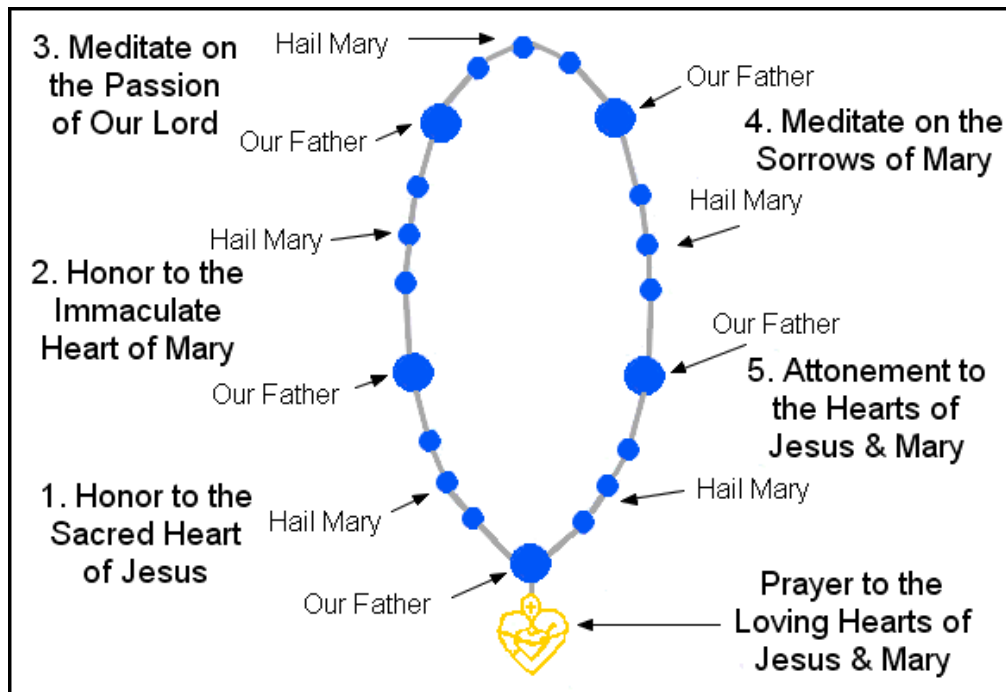

# CHAPLET OF THE TWO HEARTS

The Chaplet of the Two Hearts consists of the Two Hearts Medal and 20 beads. There are five sets of 4 beads each. Each 4-bead set represents one "Our Father..." and three "Hail Mary..." prayers. During each of the five sets of beads, meditate on the corresponding spiritual themes:

1. In Honor of the Sacred Heart of Jesus.
2. In Honor of the Immaculate Heart of Mary.
3. Meditating on the Passion of Our Lord.
4. Meditating on the Sorrows of Mary.
5. In Atonement to the Hearts of Jesus and Mary.

Conclude on the medal, with the prayer to the Loving Hearts of Jesus and Mary:

**O Loving Hearts of Jesus and Mary,**

You are all grace, all mercy, all love.

Let my heart be joined to Yours,

so that my every need is present in Your Loving Hearts.